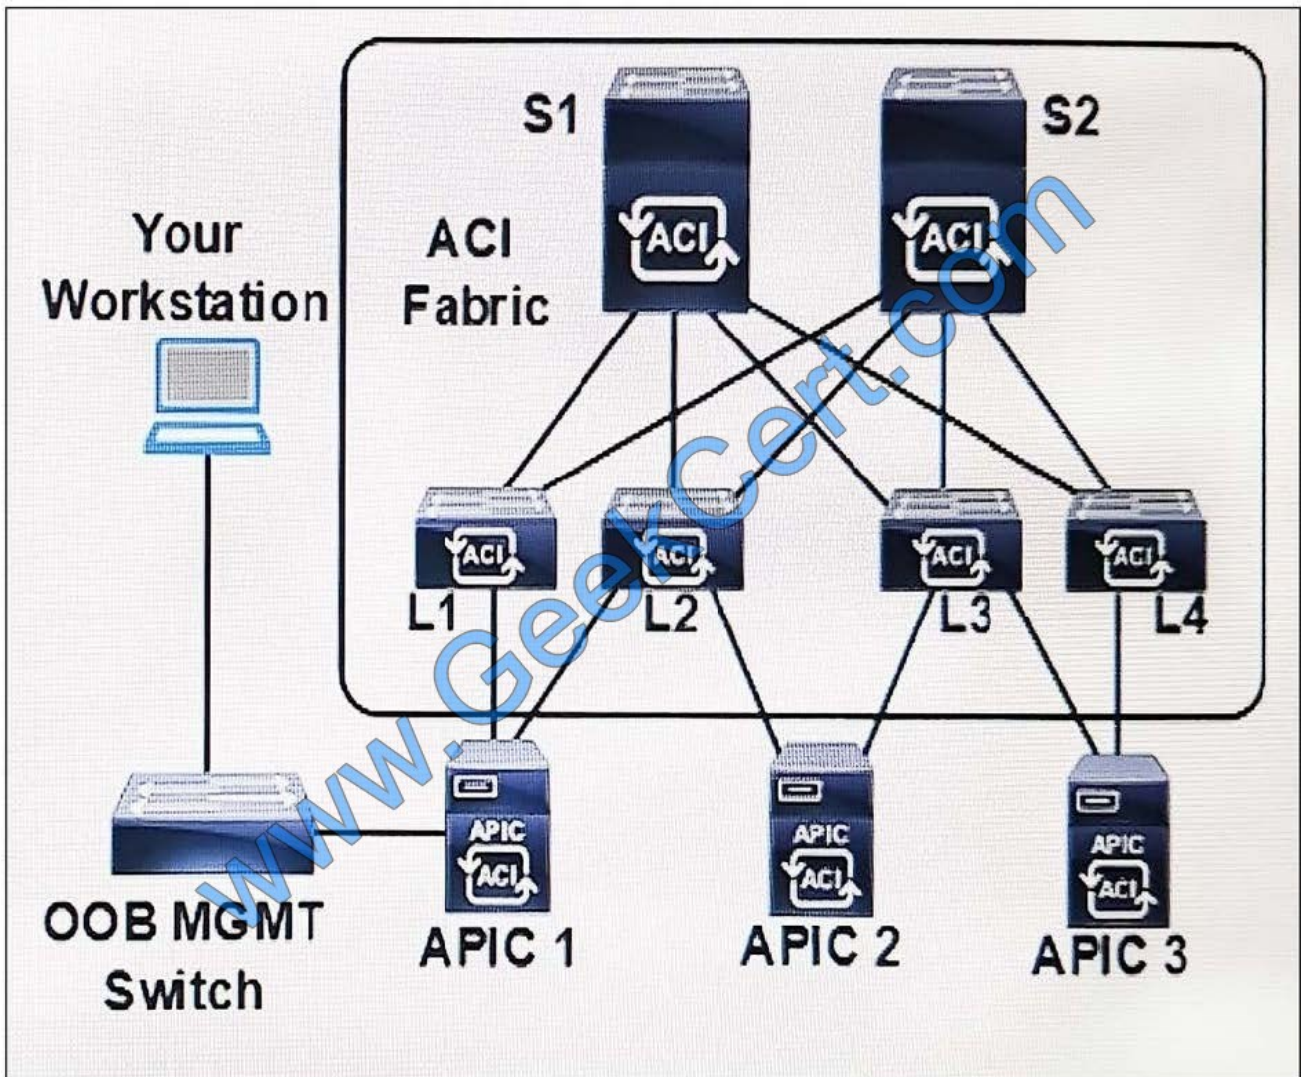

QUESTION 1

Which two parameters can you apply to a user role rule on a Cisco Nexus 7000 Series Switch? (Choose two.)

- A. command
- B. interface
- C. policy
- D. feature
- E. database

Correct Answer: AD

QUESTION 2

What are two advantages to running Fabric Path in the data center over using Spanning Tree? (Choose two.)

- A. provides multi chassis Ether Channel capabilities
- B. allows every switch to send BPDUs to each other to ensure the L2 topology is synchronized
- C. has L2 multipath forwarding capacities
- D. uses B02 1 q trunks to ensure VLANs are propagated through the topology
- E. uses TTL field to provide loop mitigation

Correct Answer: CE

QUESTION 3

Refer to the exhibit Refer to the exhibit, which device is discovered after L1 registers to APIC 1?

- A. OOB MGMT switch
- B. L2
- C. S1
- D. APIC 2

Correct Answer: C

QUESTION 4

Which two devices are required when implementing FCoE? (Choose two.)

- A. Ethernet switch
- B. lossless Ethernet switch

- C. CNA
- D. FC switch
- E. virtual adapter

Correct Answer: BC

QUESTION 5

Which two elements does a workflow template contain? (Choose two.)