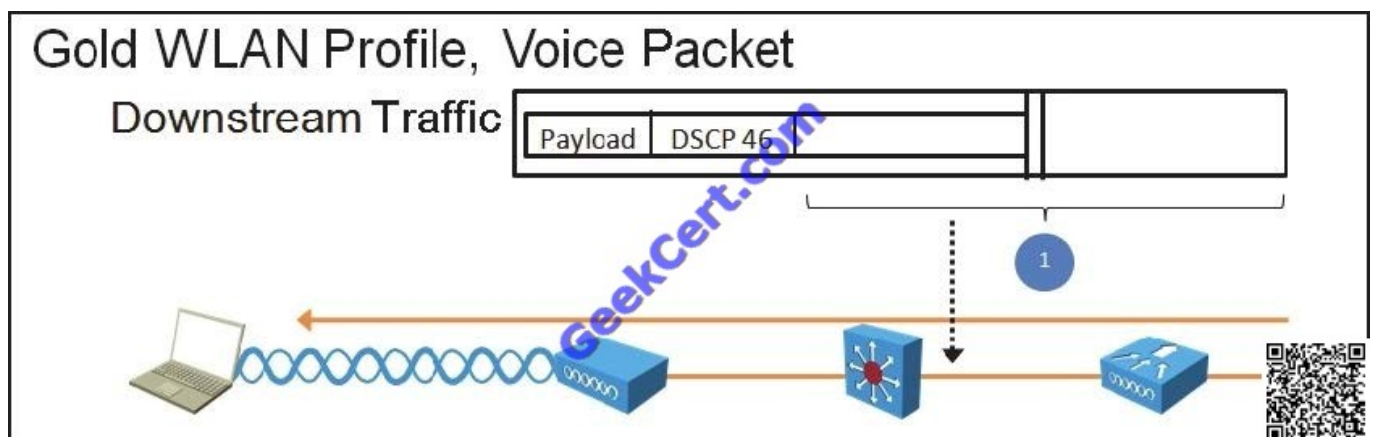

### QUESTION 2

Which two configurations can resolve one-way audio in WLANs? (Choose two.)

- A. DTPC
- B. TPC on AP
- C. Platinum QoS in the WLAN
- D. admission control
- E. maximum transmit power

Correct Answer: AB

### QUESTION 3

Refer to the exhibit.

Voice bearer traffic is being sent downstream using a WLAN configured for gold QoS. Which two of these options

indicate the inner 802.11e QoS markings and QoS CAPWAP markings that are used at location 1? (Choose two.)