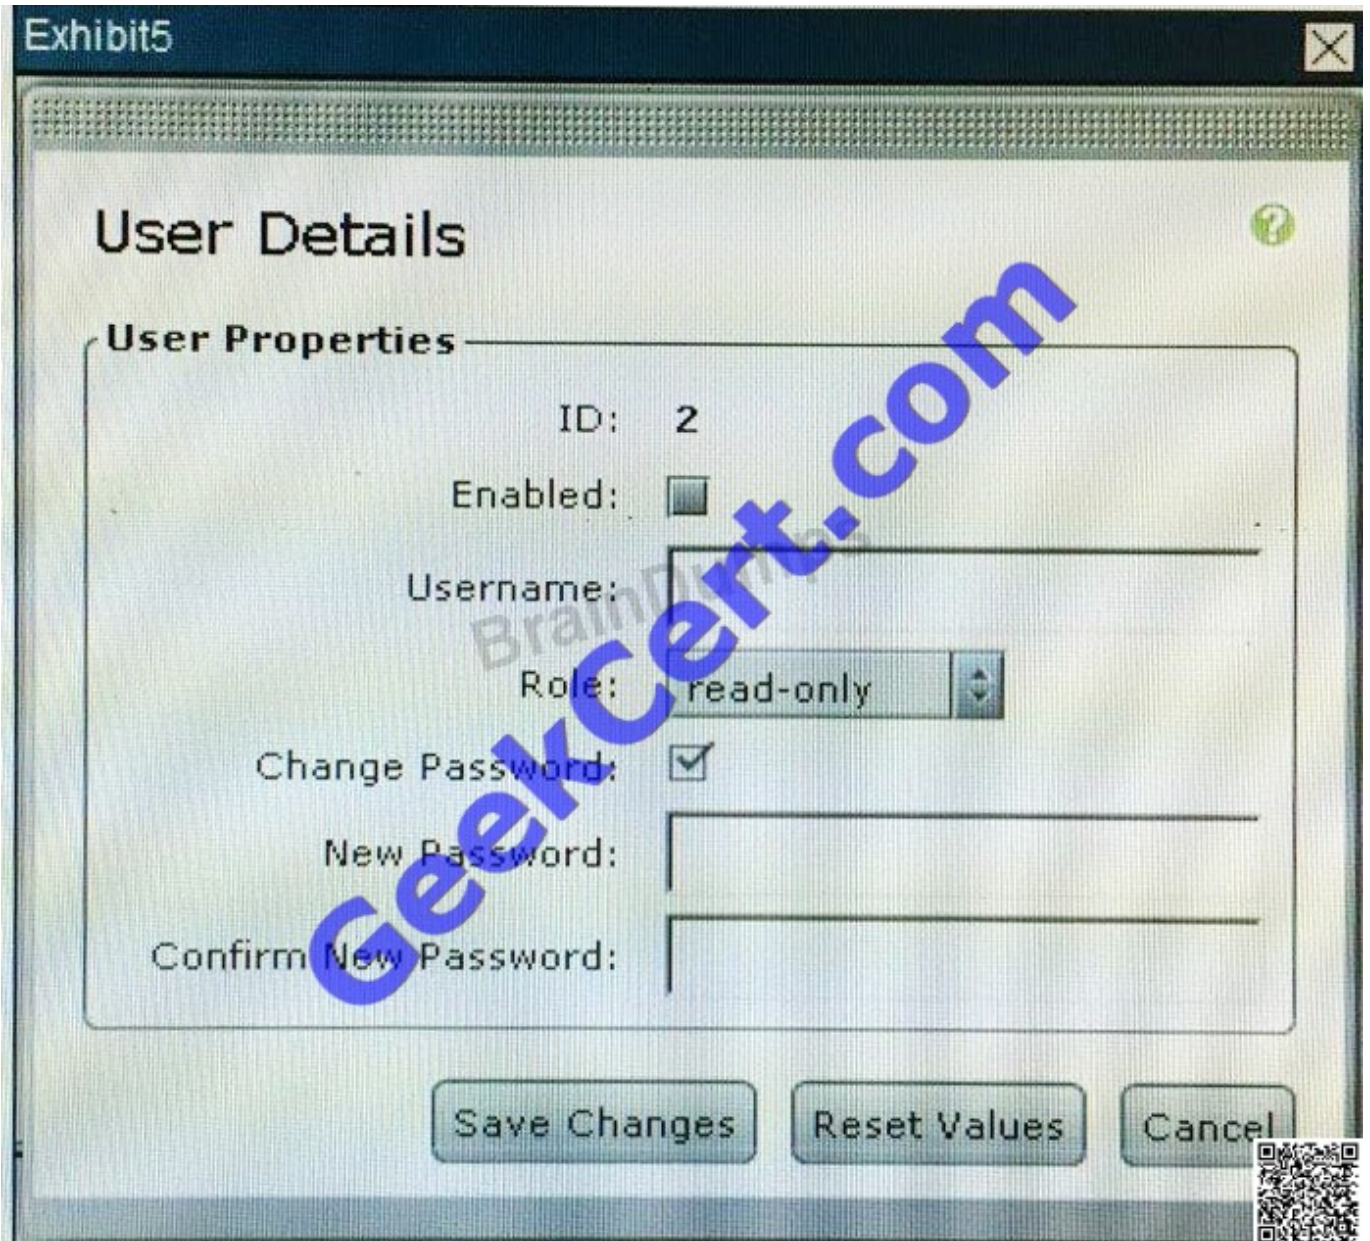

QUESTION 5

Scenario

In this scenario, you will refer to screenshots about Cisco UCS B-Series servers and UCS Manager.

Instructions

To access the multiple-choice questions, click on the numbered boxes on the left of the top panel.

There are four multiple-choice questions with this task.

Be sure to answer all four questions before selecting the Next button.

DCUCI 5.0 Lab Topology—Backbone

Refer to the screenshot in Exhibit 3. Which tab would you choose to determine that a user failed to login to Cisco IMC?