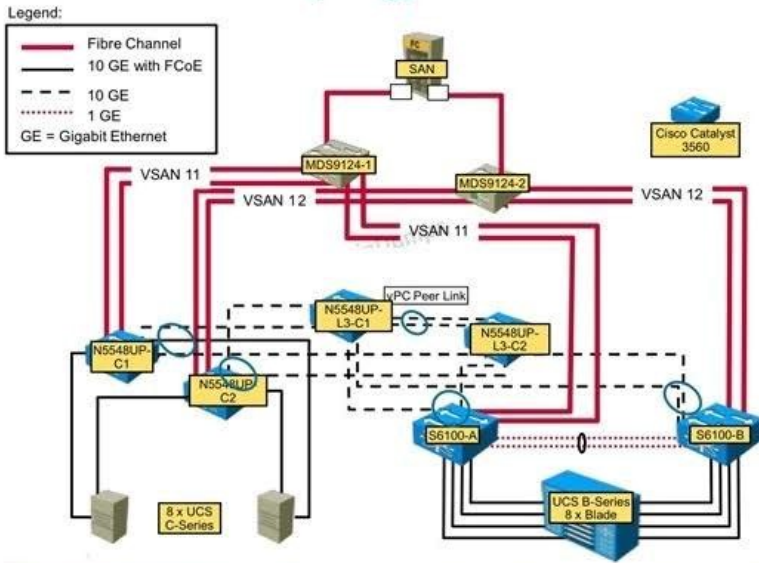

QUESTION 5

Scenario

In this scenario, you will refer to screenshots about Cisco UCS B-Series servers and UCS Manager.

Instructions

To access the multiple-choice questions, click on the numbered boxes on the left of the top panel.

There are four multiple-choice questions with this task.

Be sure to answer all four questions before selecting the Next button.

DCUCI 5.0 Lab Topology—Backbone

Refer to the screenshot in Exhibit 3. Which tab would you choose to determine that a user failed to login to Cisco IMC?