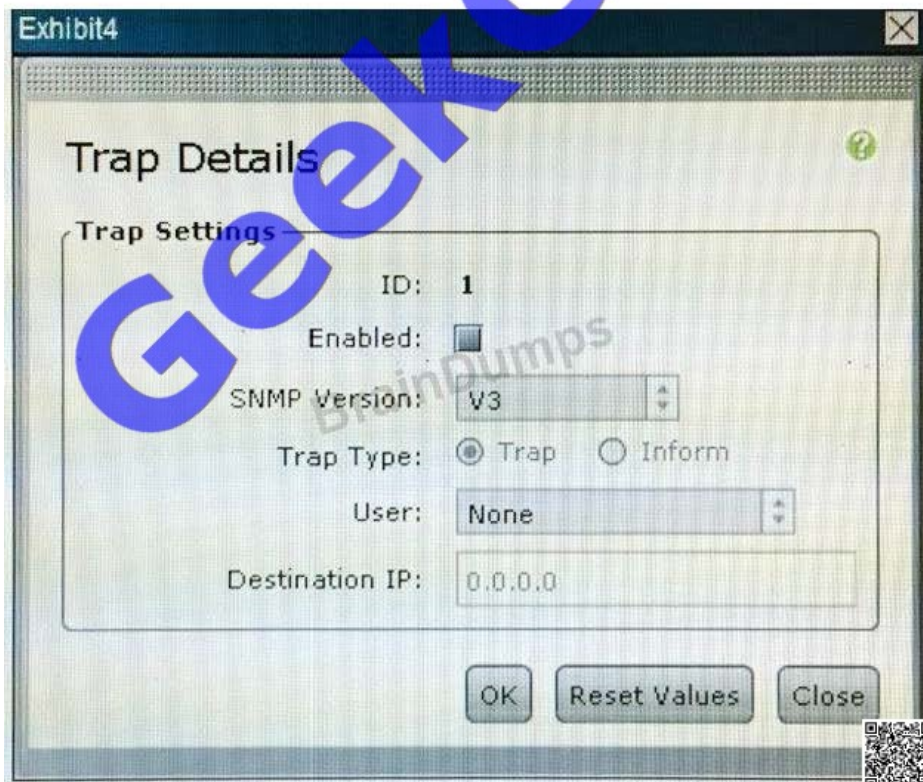

QUESTION 5

Scenario

In this scenario, you will refer to screenshots about Cisco UCS B-Series servers and UCS Manager.

Instructions

To access the multiple-choice questions, click on the numbered boxes on the left of the top panel.

There are four multiple-choice questions with this task.

Be sure to answer all four questions before selecting the Next button.

DCUCI 5.0 Lab Topology—Backbone

Refer to the screenshot in Exhibit 3. Which tab would you choose to determine that a user failed to login to Cisco IMC?