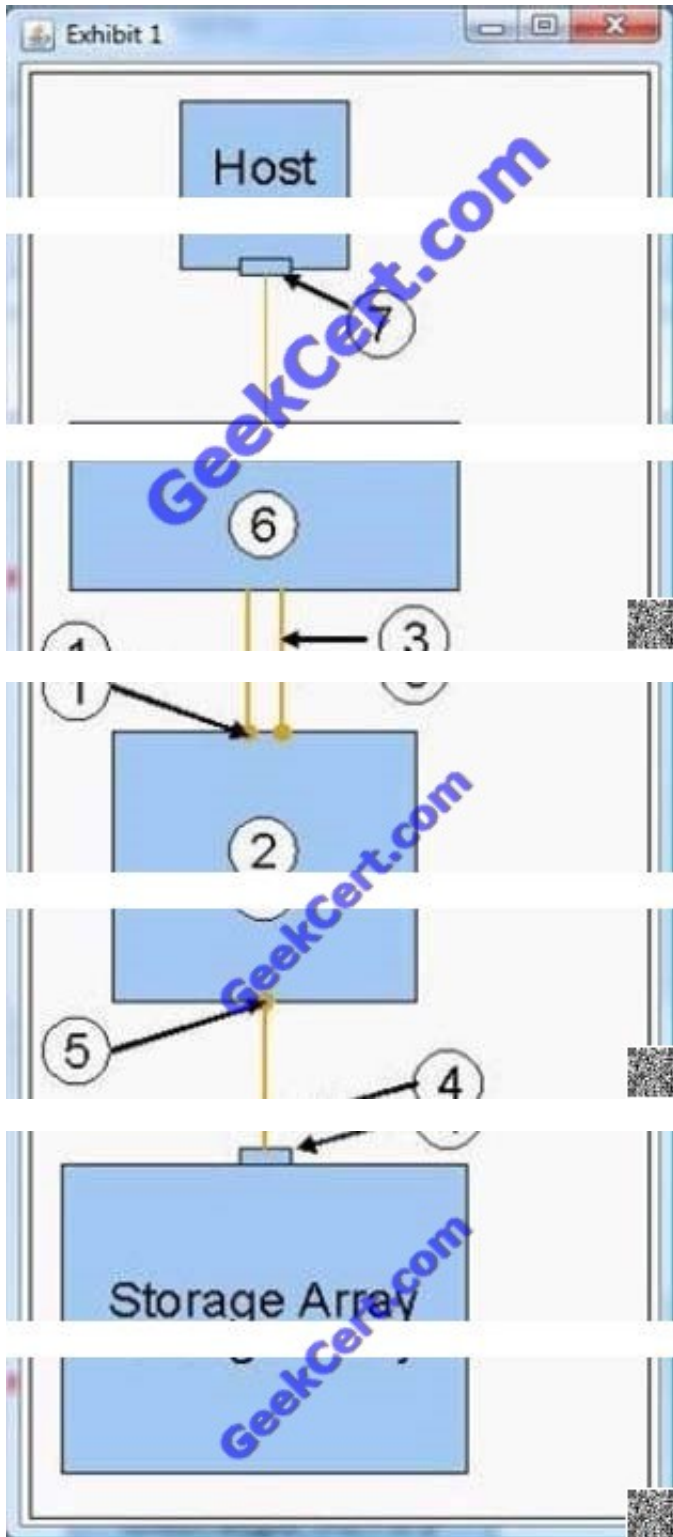

QUESTION 1

How are nodes typically connected in a two tier Core Edge fabric?

- A. Host on Edge, storage on Core
- B. Storage on Edge, host on Edge
- C. Placement is irrelevant
- D. Host and storage on Edge, ISL only on Core

Correct Answer: A

QUESTION 2

What is a logical component of a storage environment?

- A. Storage array
- B. Bus
- C. Memory D. Application

Correct Answer: D

QUESTION 3

Exhibit:

You work as a network administrator at Certpaper.com. You study the exhibit carefully. Identify the E Port and Edge switch in the SAN Core/Edge exhibit.

- A. 1 and 6
- B. 6 and 3
- C. 7 and 5
- D. 4 and 5

Correct Answer: A

QUESTION 4

A pointer based replica has been created. Source devices are being used for production operations. When is data copied from the source to the save location?